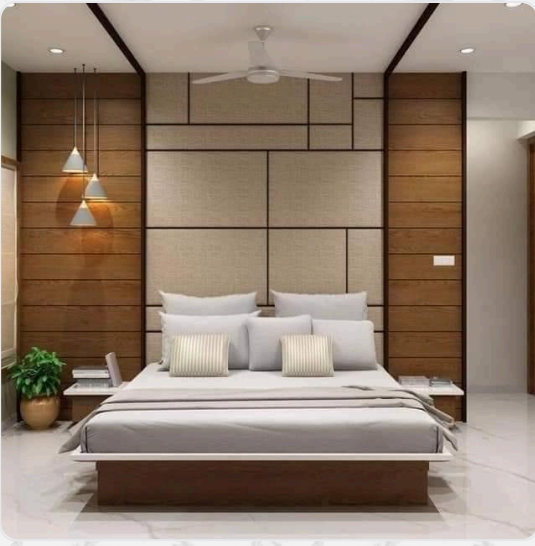

Disclaimer: The Information stated in the Web Profile has been uploaded and managed by me and as per best of my knowledge, all the above information is correct. Centuryply is not liable for any information shared.